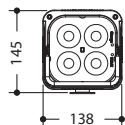

3,6 kg

LIGHT SOURCE

- Source: 4x12W RGBW LEDs
- Luminous Flux: 1162lm
- Lux: 2064lux @3m
- Source Life Expectancy: >50.000 h

OPTICS

- Beam Angle: 11°
- Field Angle: 19°

COLOR SYSTEM

- Color Mixing: RGBW/FC
- White Presets: 3200-9000K
- Color Wheel: Virtual color wheel with presets
- Macros: Built-in white presets

DYNAMIC EFFECTS

- Static Color Mode: Selection of static color
- Manual Color Mode: Manual adjustment of color
- Auto Mode: Built-in programs with execution speed adjustment

BODY

- Tilt Angle: Adjustable foot support for tilt regulation (up to 20°)
- Body: Sturdy die-cast aluminium body conceived for long-time durability
- Body Color: Mirror finishing

CONTROL

- Protocols: DMX
- Dmx Channels: 3/4/6/10ch
- W-DMX: Built-in Wifi receiver with WDBOX protocol
- Display: Black OLED touch display
- Firmware Upgrade: Yes, via USB-DMX interface (UPBOX1) not included
- IR: Infra-Red sensor controlled by remote

ELECTRONICS

- Dimmer: Linear 0~100% electronic dimmer
- Dimmer Curves: 4 Different dimming curves available
- Strobe/Shutter: 1-25 flash/s, electronic
- Operating Temperature: 0/35°
- Flicker: Flicker free operation

ELECTRICAL

- Power Supply: 100-240V – 50/60Hz

BATTERY

- Battery: 16,8V Lithium
- Autonomy (color change mode): 12h
- Autonomy (permanent white full-on): 8h
- Recharge Connection: Magnetic fast-charge in case
- Recharge Time: 4h/max
- Battery Status: Shown on Display

PHYSICAL

- IP: IP65 (front) - IP54 (bottom)
- Cooling: Natural cooling of the peculiar chassis and to absence of fans
- Suspension And Fixing: M12 threaded insert for easy clamp installation and a Kensington lock position
- Dimensions (WxHxD): 138x145x202mm
- Weight: 3,6Kg